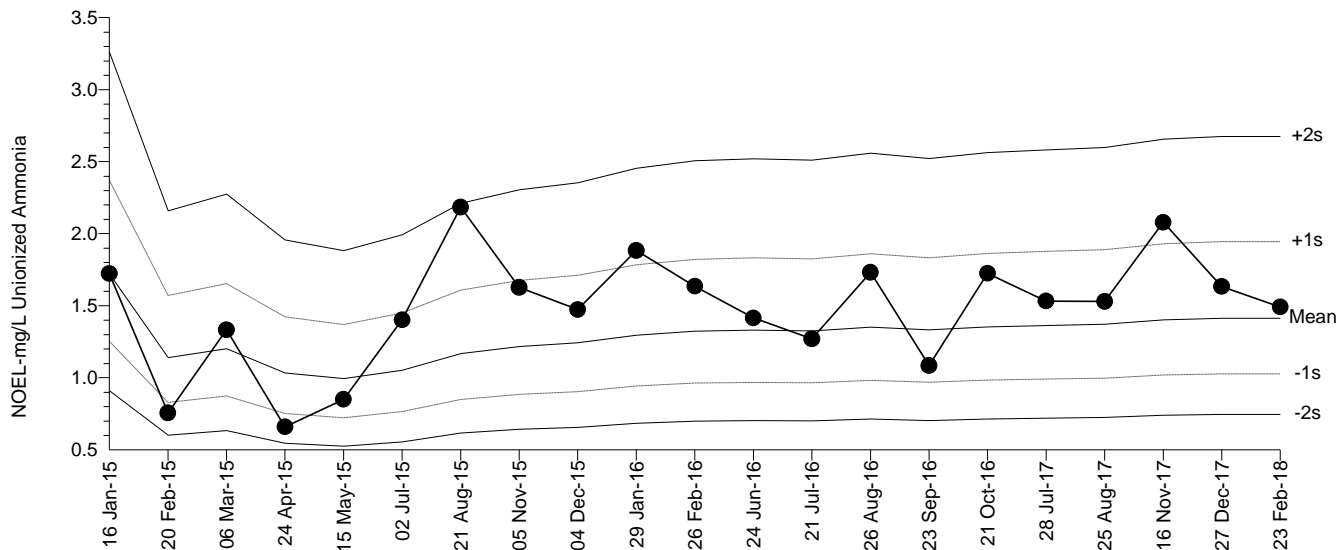

Reference Toxicant 96-h Acute Survival Test

All Matching Labs

Test Type: Survival Organism: Neanthes arenaceodentata (Polycha Material: Unionized Ammonia
 Protocol: PSEP (1995) Endpoint: Proportion Survived Source: Reference Toxicant-REF

Reference Toxicant 96-h Acute Survival Test

Mean: 1.414 Count: 20 -1s Warning Limit: 1.028 -2s Action Limit: 0.7469
 Sigma: n/a CV: 32.70% +1s Warning Limit: 1.945 +2s Action Limit: 2.677

Quality Control Data